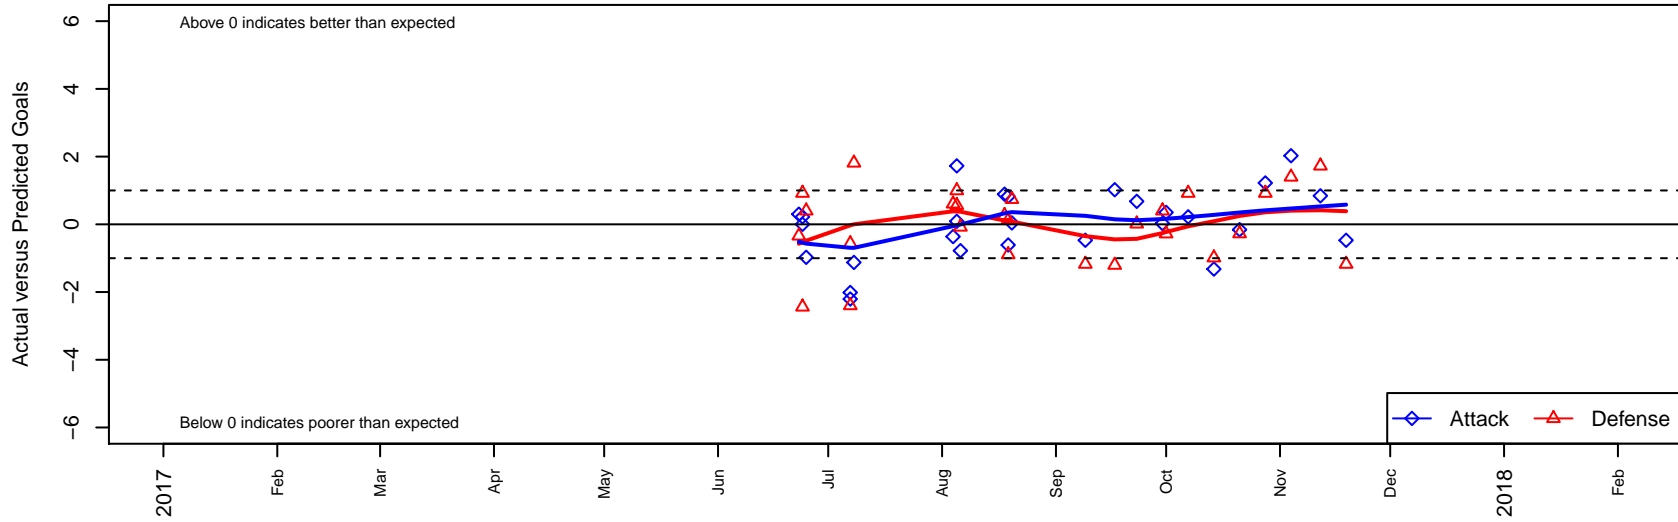

PCU Red 1 G05

Portland City United SC
 Portland, OR
 G05 total strength=1228
 attack=4.91 defense=3.95
 fall league = PTT G05 Premier Red

alt names used:
 PCU 05G PREMIER
 PCU 05G RED
 PCU 05G Red 1
 PCU 2005G RED 1
 PCU G05 Premier

Venues played:
 2017 Clash At the Border Super
 2017 PCU Summer Classic Red
 2017 PCU Summer Classic U13-U14 Gold
 2017 Mt Hood Challenge U13 Premier
 2017 NW Champions Cup GIRLS 05
 2017 PTT G05 Premier Red

PCU Red 1 G05
 Dots are actual minus expected GF (blue circles) and GA (red triangles).
 Blue line is smoothed change in attack strength. Red is smoothed change in defense strength.

**attack and defense variance (black dot)
relative to other teams
and top 10 in region**