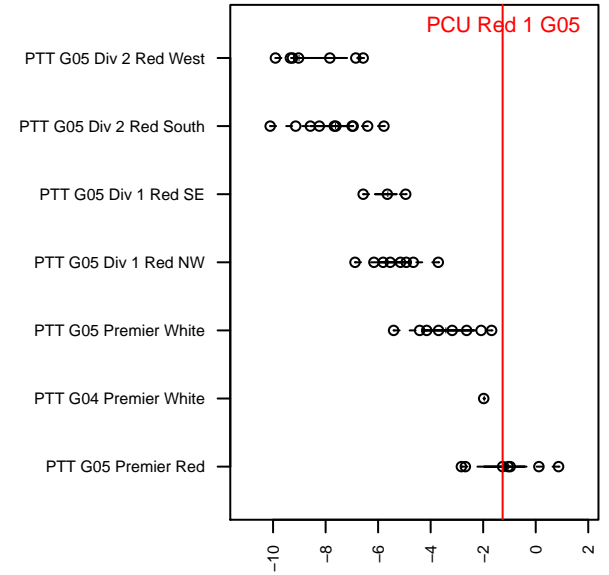

**attack and defense rating
relative to others at age
and all opponents in last 13 months**