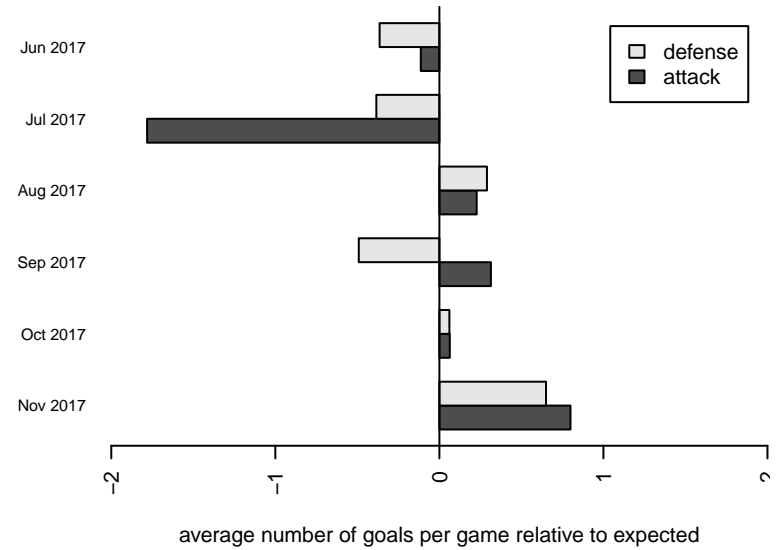

Performance relative to 13 month average