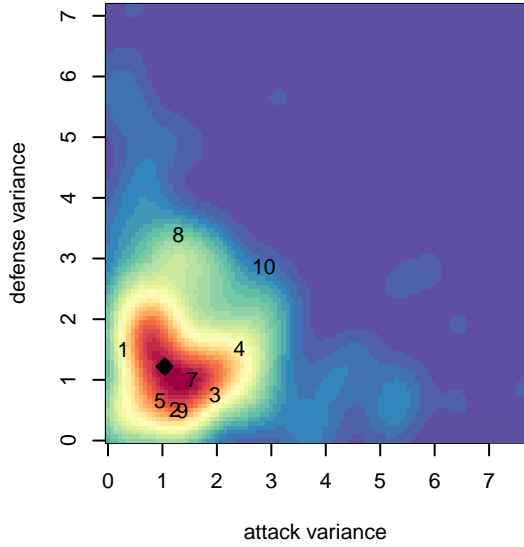

PCU Red 1 G05

Portland City United SC
 Portland, OR
 G05 total strength=1228
 attack=4.91 defense=3.95
 fall league = PTT G05 Premier Red

alt names used:
 PCU 05G PREMIER
 PCU 05G RED
 PCU 05G Red 1
 PCU 2005G RED 1
 PCU G05 Premier

PCU Red 1 G05
 Dots are actual minus expected GF (blue circles) and GA (red triangles).
 Blue line is smoothed change in attack strength. Red is smoothed change in defense strength.

**attack and defense variance (black dot)
relative to other teams
and top 10 in region**