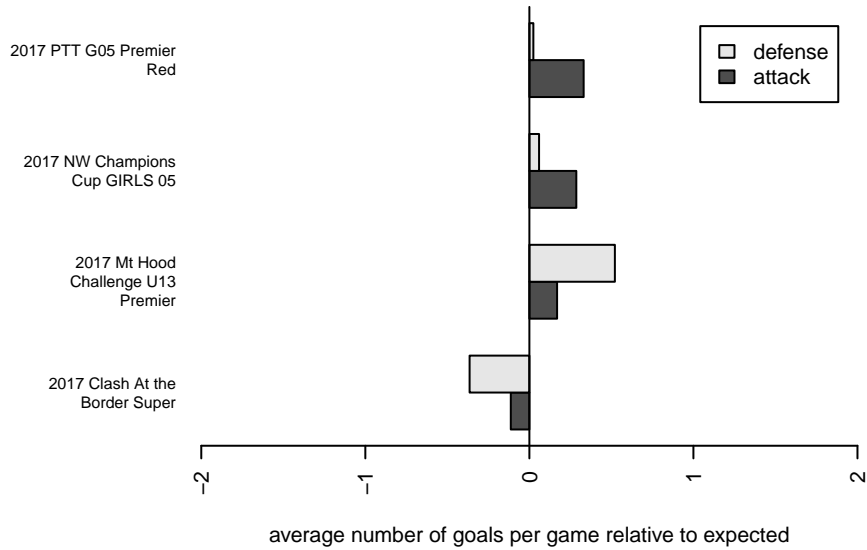

Performance relative to 13 month average